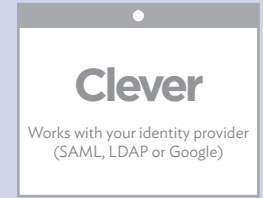

MC API (OAuth)

Login to district
dashboard

Locate the
MasteryConnect app or link

GOOGLE

Go to
masteryconnect.com

Login with
Google account

CLEVER

Go to
masteryconnect.com